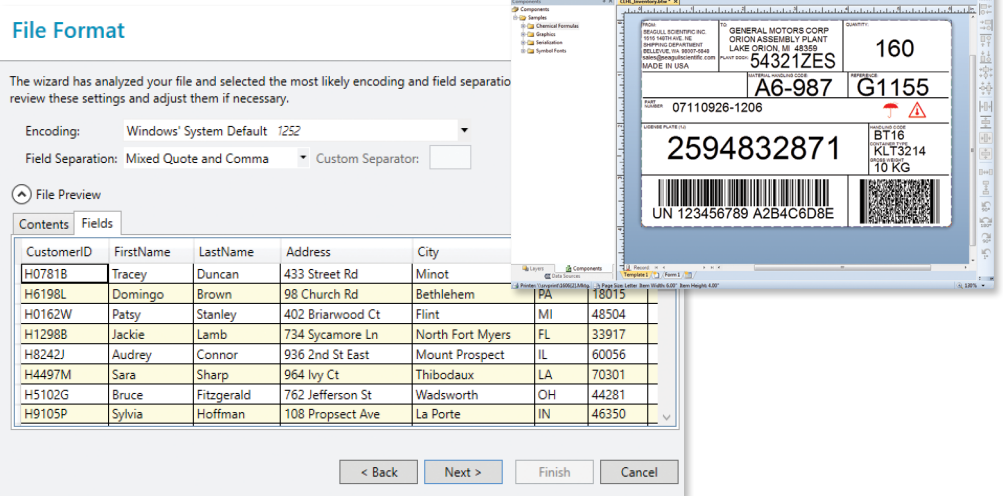

BarTender® Professional Edition

The professional's choice for creating labels, barcodes, cards and RFID.

Designed for departments and small businesses, the BarTender® Professional Edition offers the same easy interface as the Basic Edition while enabling RFID encoding and more sophisticated label and card designs that leverage content from databases, spreadsheets and other files.

Professional Edition includes all Basic Edition features while adding database connectivity and RFID encoding:

- Design and print labels, cards, mag stripe cards and more.
- Optimize print speed to any printer or marking device.
- Design data-entry forms that provide data validation and accept print-time input from the keyboard or a barcode scanner.
- Read data from CSV files, databases and Excel. Easily search and select records for printing.
- Encode RFID labels.

Advance to the Automation Edition for automated printing and the full power of Intelligent Templates.™

The professional's choice for creating labels, barcodes, cards and RFID

BarTender® Professional includes even more label and card design capabilities, and adds access to external data and support for RFID tags and labels.

Professional design made easy

BarTender Professional offers all the design features of the Basic Edition:

- Use our professionally designed templates or design your own.
- Let BarTender's smart wizards guide you through critical design decisions to maximize your printing performance and compliance with important standards.
- Select among 50+ drawing shapes, and resize, reshape and color them in just about any way imaginable.
- Use BarTender's hundreds of symbols and images, or import your own graphics.
- Use your own fonts or those built into the printer.
- Design your own forms for entering data at print time.
- Generate anything from simple serial numbers to advanced custom serialization sequences.

And BarTender Professional includes even more powerful design tools:

- Format text any way you want with Rich Text formatting.
- Enhance imported graphics with high-quality image-processing controls, including brightness, contrast, saturation, hue, sharpness, smoothing and cropping.
- Recreate legacy labels easily by importing old designs to use as a guide.
- Link to external graphics to enable dynamic changes.

Powerful data access from files and databases

Minimize print-time data entry by letting BarTender pull data from Excel files, text files and a wide variety of databases.